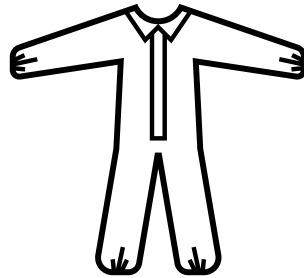

Style #1601-W

- > Flame Retardant
- > Self-Extinguishing
- > White with a zipper front closure
- > Breathable
- > 100% SMS, polypropylene
- > Elastic wrist
- > Elastic ankle
- > Collar
- > Fabric has been tested under test method ASTM D6413
- > Will self-extinguish when caught on fire
- > Do not wear if Arc Flash of Flash Fire is present

(Label)

Specifications

Size	SM	MD	L	XL	2XL	3XL	4XL	5XL
Color	White							
Chest	56cm/22"	60cm/24"	64cm/25"	68cm/27"	71cm/28"	75cm/30"	84cm/33"	89cm/35"
Inseam	70cm/28"	71cm/28"	74cm/29"	75cm/30"	78cm/31"	80cm/32"	84cm/33"	85cm/34"
Sleeve Outseam	79cm/31"	83cm/33"	85cm/34"	89cm/35"	93cm/37"	94cm/37"	97cm/38"	107cm/42"
Body Length	84cm/33"	89cm/35"	94cm/37"	98cm/39"	103cm/41"	108cm/43"	111cm/44"	113cm/45"
Sleeve Opening	14cm/5"	16cm/6"	16cm/6"	16cm/6"	16cm/6"	17cm/7"	20cm/8"	21cm/8"
Leg Opening	24cm/9"	26cm/10"	26cm/10"	26cm/10"	26cm/10"	27cm/11"	27cm/11"	32cm/12"
Front Opening	55cm/22"	65cm/26"	65cm/26"	65cm/26"	70cm/28"	70cm/28"	70cm/28"	70cm/28"