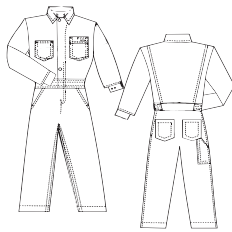

Style #6500FR-K

- > 9.0 OZ FR COTTON
- > Elastic waist provides better comfort
- > All snaps and zipper are fabric covered for better protection and comfort
- > Adjustable sleeve cuffs
- > 1 open chest pocket
- > 1 chest pocket with safety flap
- > 1 open hip pocket
- > 1 hip pocket with snap closure
- > 1 Utility pocket
- > 2 swing pockets with internal pass thrus
- > Good for up to 100 washing cycles, as perwashing instructions, and still maintaining its flame Retardant properties

(Label)

ITEM#: 6500FR-K

SIZE: 40

FLAME RESISTANT GARMENTS FOR PROTECTION OF INDUSTRIAL PERSONNEL AGAINST SHORT DURATION THERMAL EXPOSURES FROM FIRE IN ACCORDANCE WITH NFPA 2112-2018

MH60361

THIS CLOTHING ITEM MEETS THE REQUIREMENTS OF NFPA 2112-2018. NFPA 2113 REQUIRES UPPER AND LOWER BODY COVERAGE

DO NOT REMOVE

WARNING:

WASHING INSTRUCTIONS

100% COTTON

LOT NO: 56781
MADE IN INDIA
IRONWEAR
RIVIERA BEACH, FL

ARC RATING 9.5 ATPV
CAT 2

DO NOT REMOVE

Description

- > **Fabric:** 100% Flame Retardant cotton, 9 ounces per square yard, ARC rating 9.5 ATPV
- > **Standard:** Meets standard NFPA 2112-2018, UL MH60361 registered
- > **Color:** Khaki

Specifications

Size	SM		MD		LG		XL		2XL		3XL		4XL		5XL		6XL		7XL	
	36	38	40	42	44	46	48	50	52	54	56	58	60	62	64	66	68	70	72	74

Packaging

Packaging	1 each / poly bag																			
Unit	EACH																			
Case Pack	10 each / ctn																			
Case Weight	26lb/12kg	28.6lb/13kg	30.8lb/14kg	33lb/15kg	34.5lb/16kg	36lb/16.5kg	39.2lb/18kg	41lb/18.5kg	43lb/19.5kg	45lb/20kg										
Case Dimensions (cm)	SM - 3XL 57cm x 40cm x 23cm										4XL - 7XL 59cm x 41cm x 25cm									
Case Dimensions (inch)	SM - 3XL 22" x 16" x 9"										4XL - 7XL 23" x 16" x 10"